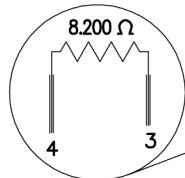

COMPATTA CONTROL

Collegamenti elettrici / Electrical connection

1

Max 400 mm

2

3

4

5