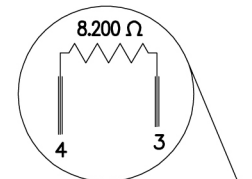

COMPATTA CONTROL

Collegamenti elettrici / Electrical connection

1

Max 400 mm

2

3

4

5