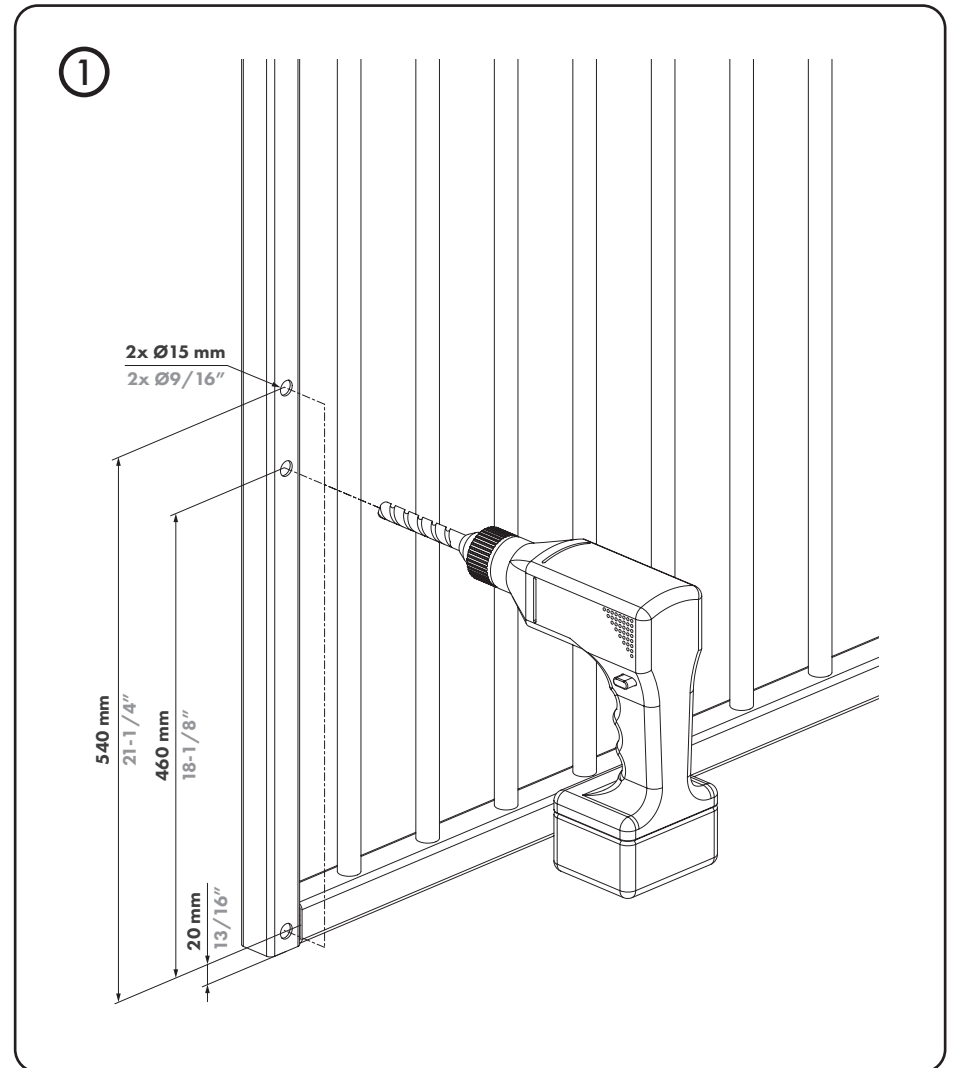

**7**

1	Brown	Plus-pole of 24V DC power supply (+)
2	Grey	Warning light (flasher) coming from the relay
3	Blue	Nul-pole of 0V DC power supply (-)
Control signal		Connecting parallel over the warning light of the gate