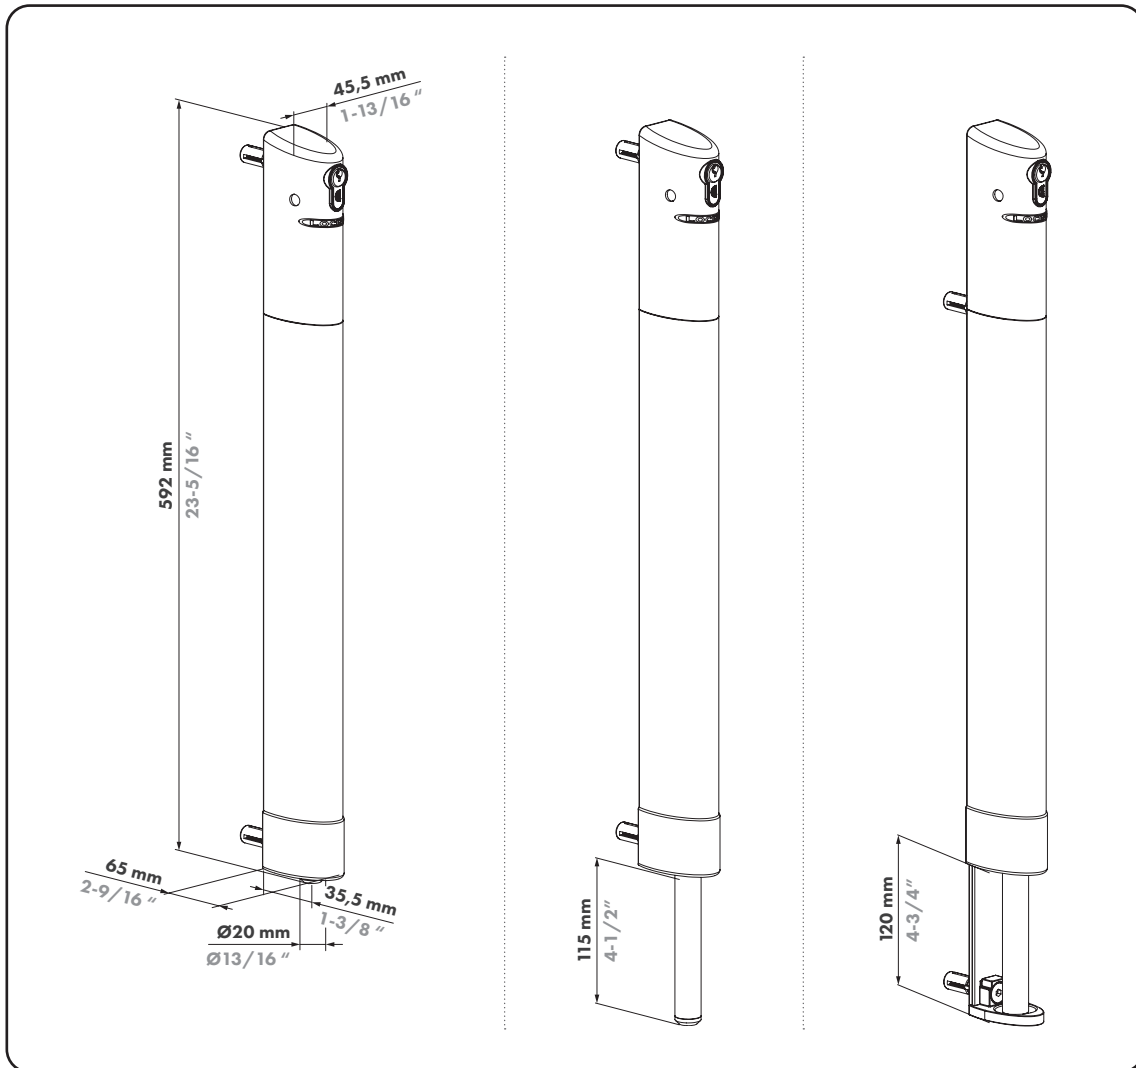

**7**

1	Brown	Plus-pole of 24V DC power supply (+)
2	Grey	Warning light (flasher) coming from the relay
3	Blue	Nul-pole of 0V DC power supply (-)
Control signal		Connecting parallel over the warning light of the gate