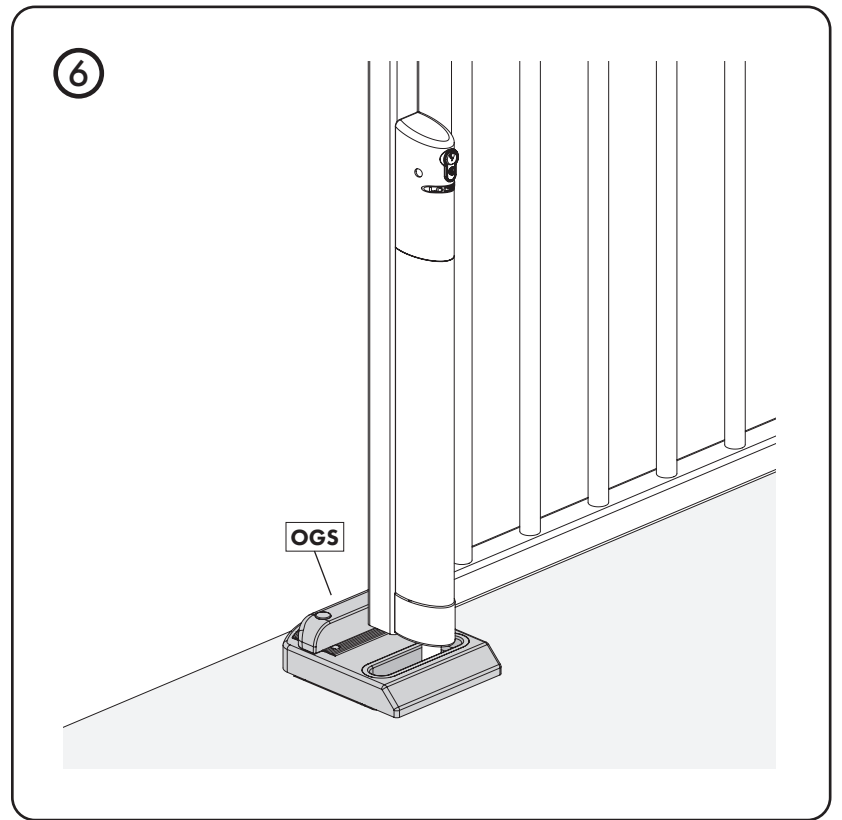

**7**

1	Brown	Plus-pole of 24V DC power supply (+)
2	Grey	Warning light (flasher) coming from the relay
3	Blue	Nul-pole of 0V DC power supply (-)
Control signal		Connecting parallel over the warning light of the gate