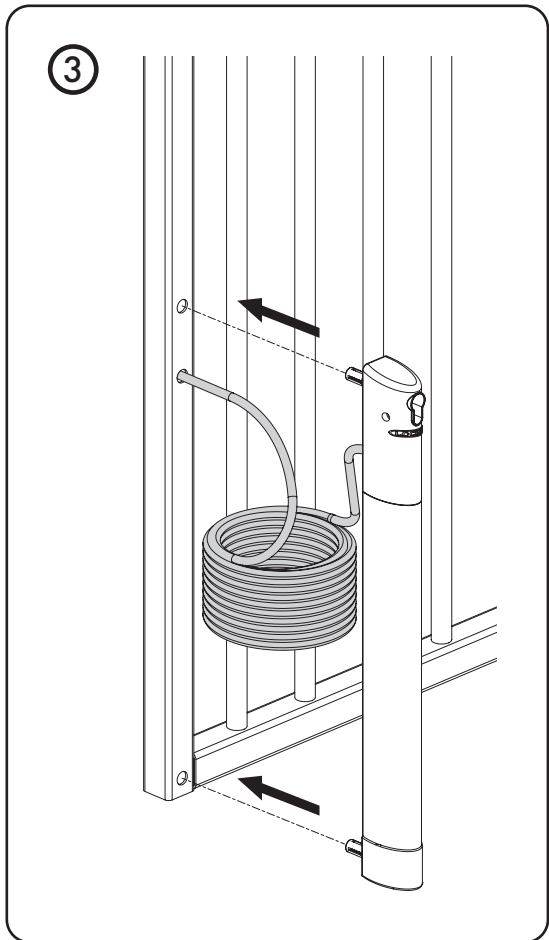

<b>VOLTAGE</b>	24V DC (polarity secured)
<b>POWER CONSUMPTION</b>	25 W
<b>POWER CONSUMPTION AT REST</b>	0,2 W
<b>INSULATION CLASS</b>	□

LOCINOX HQ	LOCINOX USA
LIVE CHAT www.locinox.com	LIVE CHAT www.locinoxusa.com
+32 56 77 27 66	877- LOCINOX
help@locinox.com	helpusa@locinox.com
www.locinox.com/electradrop	www.locinoxusa.com/electradrop

**7**

1	Brown	Plus-pole of 24V DC power supply (+)
2	Grey	Warning light (flasher) coming from the relay
3	Blue	Nul-pole of 0V DC power supply (-)
Control signal		Connecting parallel over the warning light of the gate