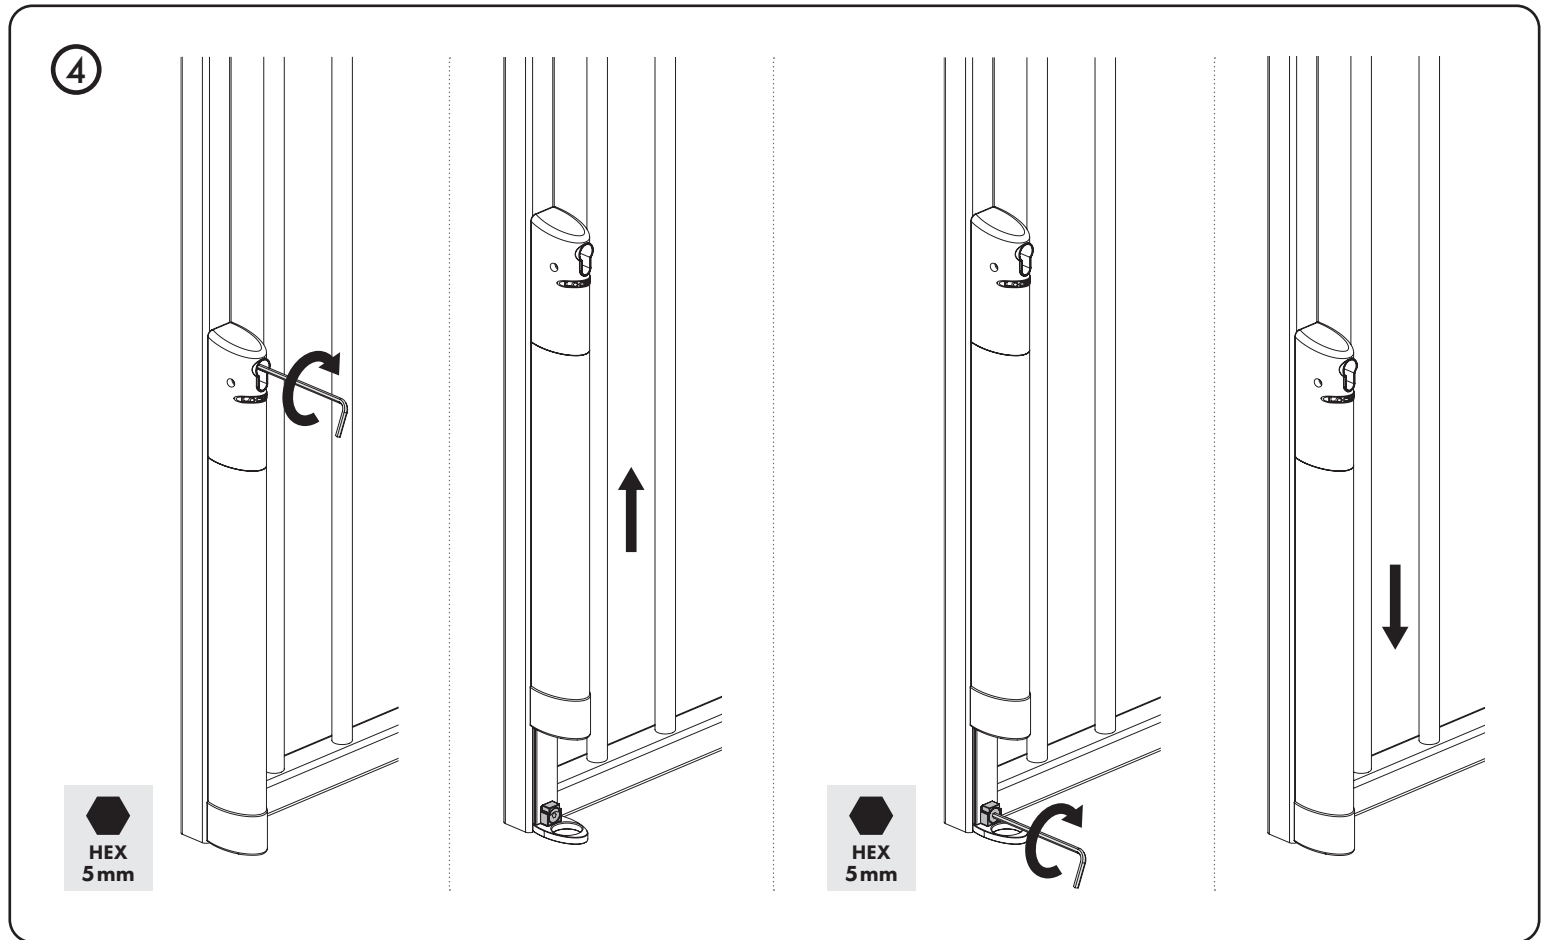

**7**

1	Brown	Plus-pole of 24V DC power supply (+)
2	Grey	Warning light (flasher) coming from the relay
3	Blue	Nul-pole of 0V DC power supply (-)
Control signal		Connecting parallel over the warning light of the gate