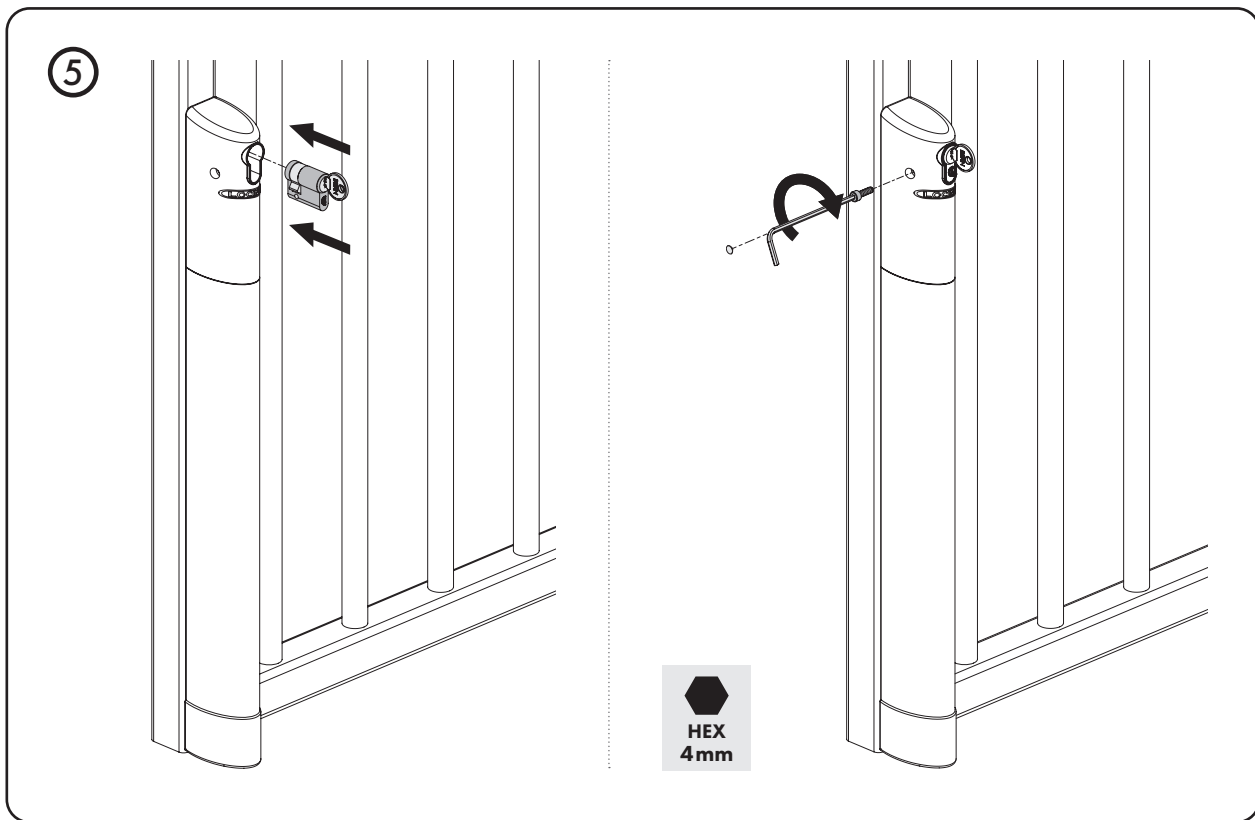

**7**

1	Brown	Plus-pole of 24V DC power supply (+)
2	Grey	Warning light (flasher) coming from the relay
3	Blue	Nul-pole of 0V DC power supply (-)
Control signal		Connecting parallel over the warning light of the gate