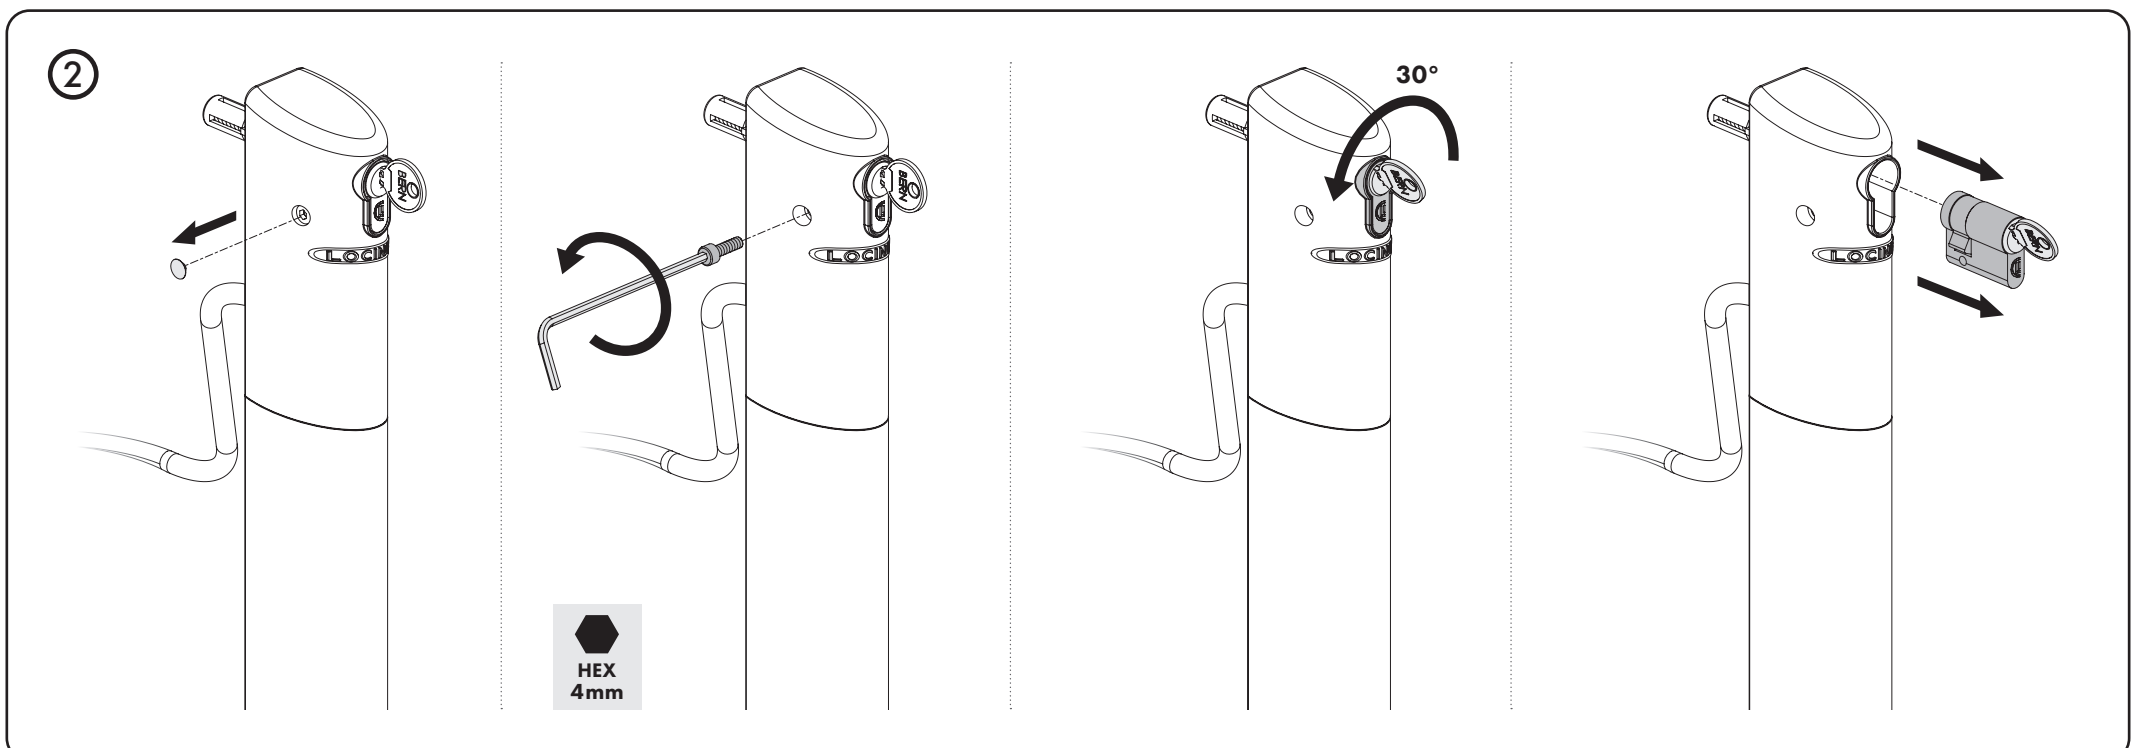

**7**

1	Brown	Plus-pole of 24V DC power supply (+)
2	Grey	Warning light (flasher) coming from the relay
3	Blue	Nul-pole of 0V DC power supply (-)
Control signal		Connecting parallel over the warning light of the gate